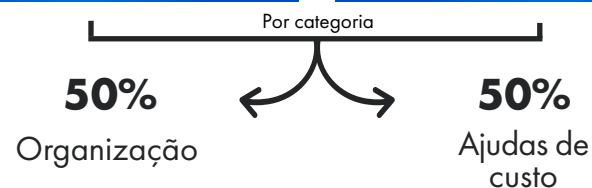

PTSF (Portugal Table Soccer Federation) informações bancárias:

IBAN : PT50 0018 0003 5876 3210 0208 7

BIC/SWIFT : TOTAPTPL

Banco :  **Santander**

## TAXAS DE INSCRIÇÃO

<b>Singles</b> TAÇA RICARDO LOPES	<b>Doubles</b> TAÇA RICARDO LOPES
Open Singles Women, Senior <b>€ 10,00</b>	Open Doubles Women, Senior, Mixed <b>€ 20,00</b>